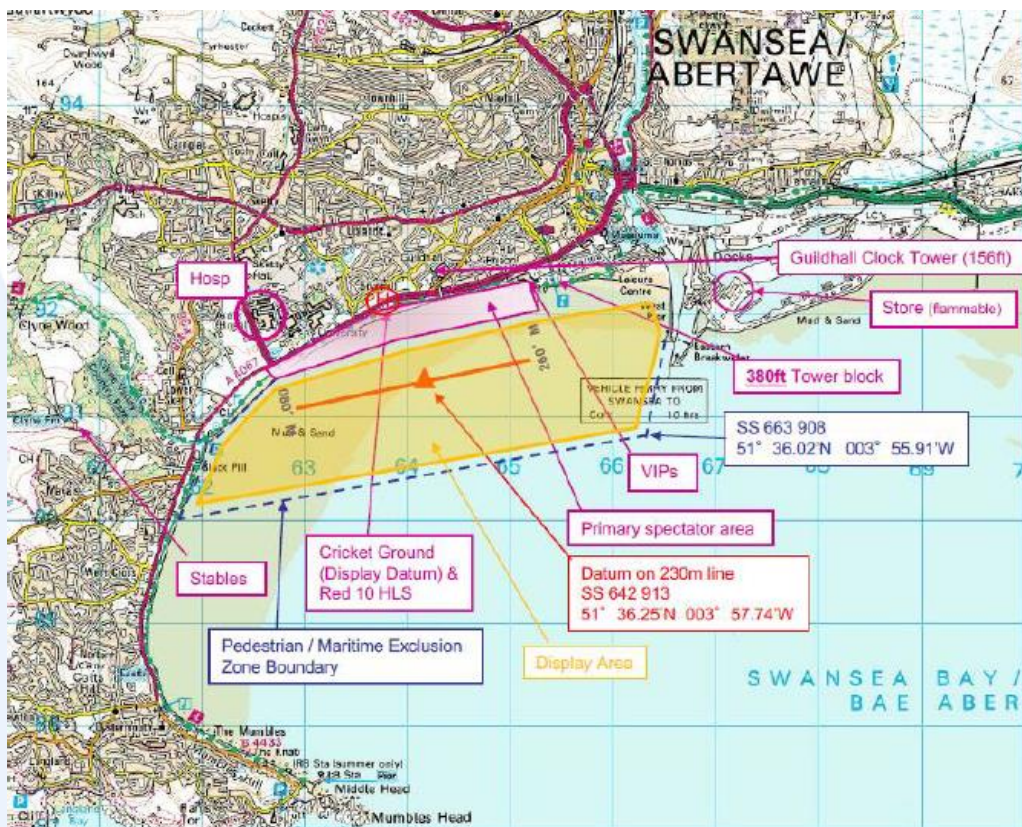

A City and County of Swansea Enterprise

**Notices to Mariners 4-2019**  
**Wales National Air Show – Sat 6<sup>th</sup> July 2019 & Sun 7<sup>th</sup> July 2019**

The Wales National Air Show is taking place on Saturday 6<sup>th</sup> July 2019 and Sunday 7<sup>th</sup> July 2019 in Swansea Bay.

A maritime exclusion zone will be in effect for the duration of the event. Vessels must not enter the area defined by the dashed line in the chartlet below:

The Maritime Volunteer Service will be patrolling the exclusion zone. All vessels are requested to heed any instructions given by the MVS.